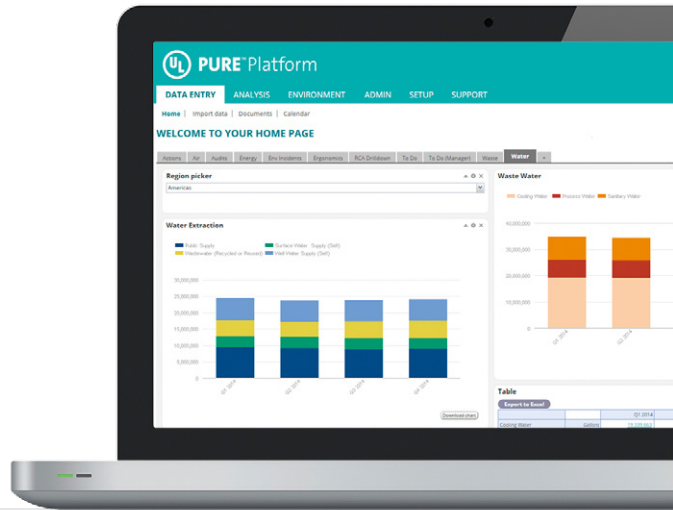

## COLLECT

Gather data from across your organization on the most common KPIs

## CALCULATE

Track your emissions against our standard library of factor sets

## REVIEW

Review data trends in easy to share reports and dashboards

# OUR SOLUTION

PURE™ Sustainability - Essentials makes it easy to collect reliable data across your whole organization, whether you collect data centrally or delegate it worldwide. Designed as an easy to deploy, low cost model of our award-winning software suite, everything you need for GRI and CDP reporting is included. PURE Sustainability - Essentials gives you the starting points needed to run a successful sustainability program without the guess work.